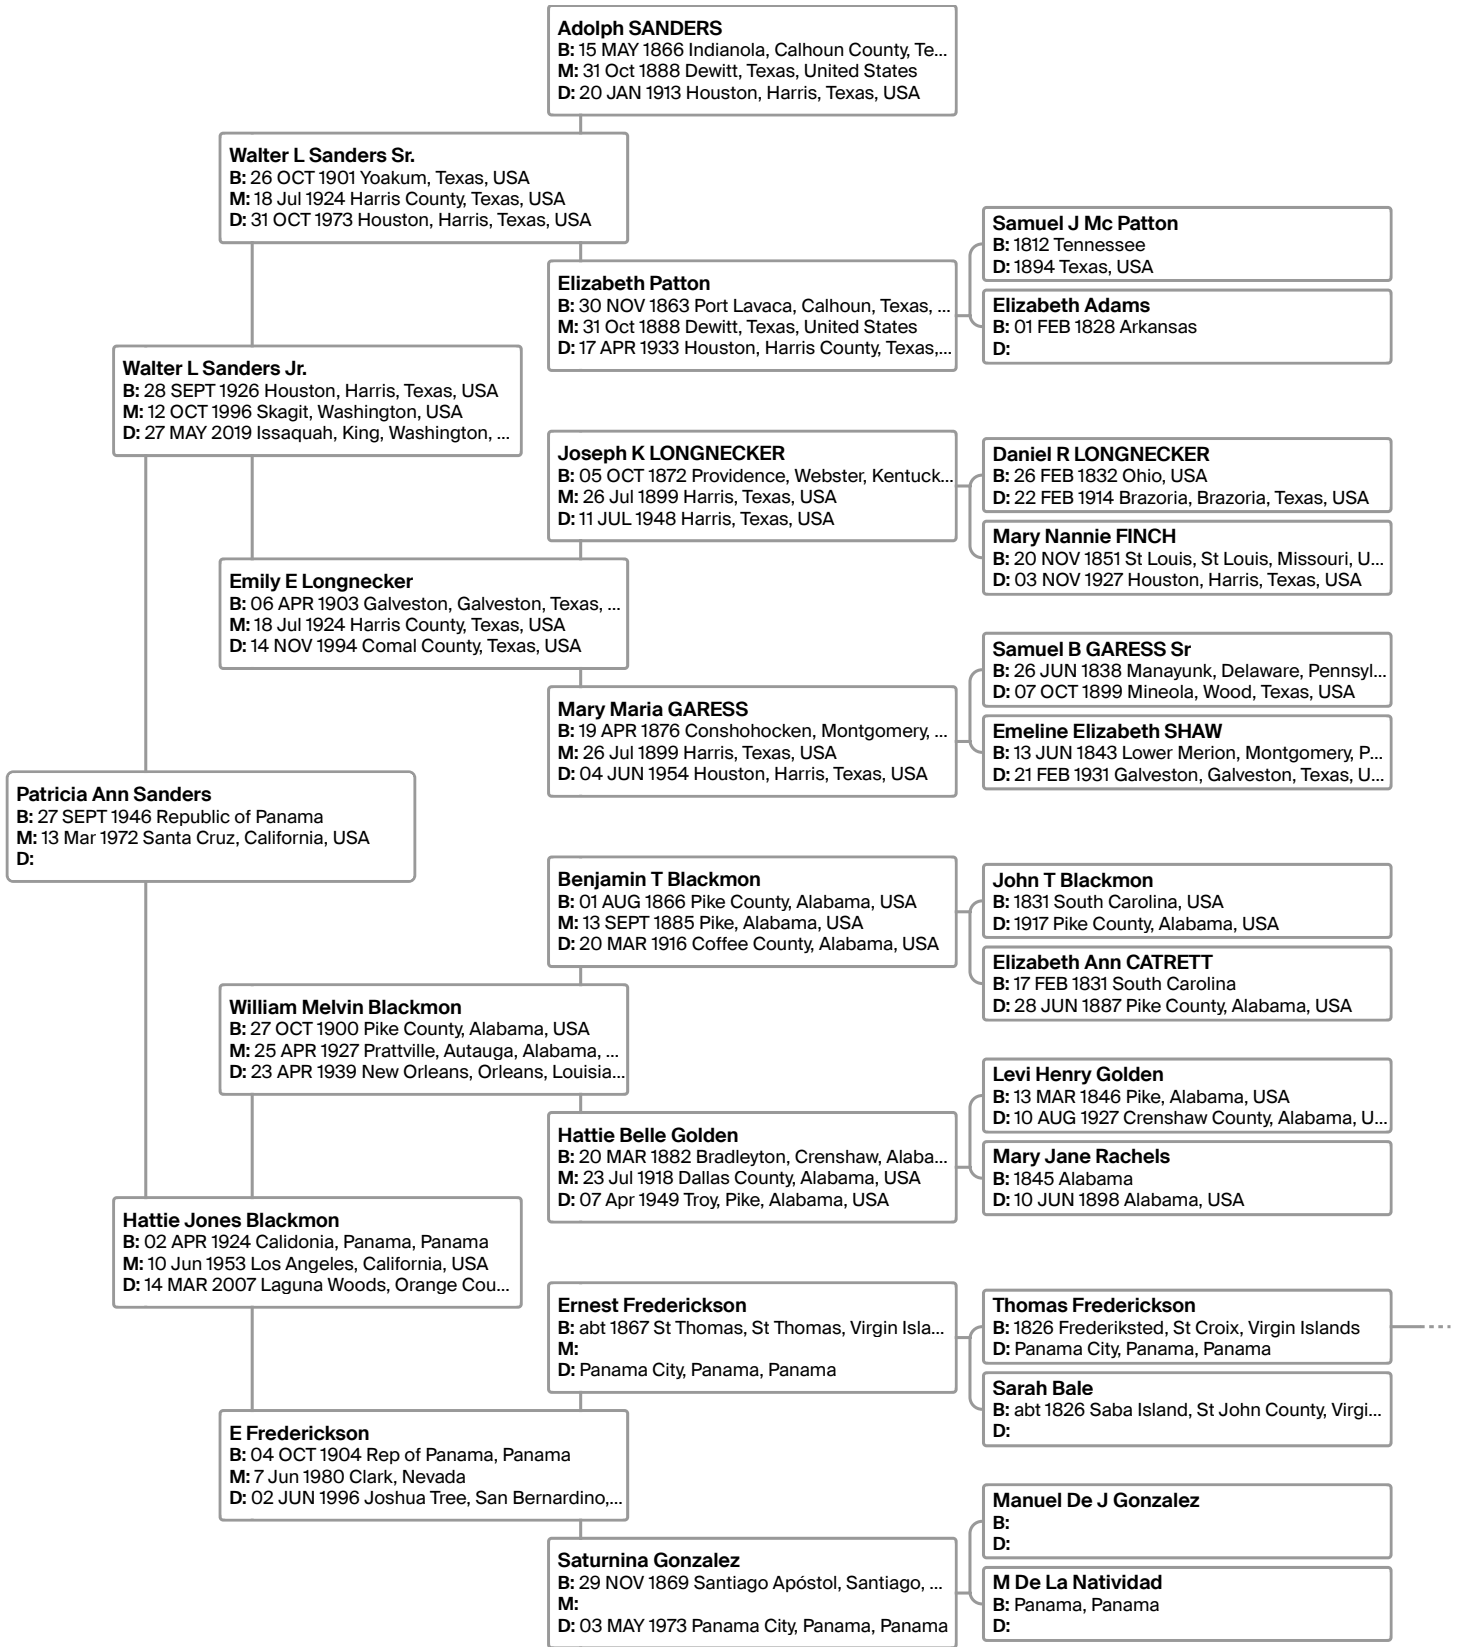

A A Blackmon Frederickson Shaw Garesse Longnecker Patton Sanders

A A Blackmon Frederickson Shaw Garess Longnecker Patton Sanders

Nelson Frederickson
B: 1808
M:
D:

Mr Thomas
B: 1760 St Croix, Virgin Islands
M:
D:

Rosalin Thomas
B: 10 APR 1807 St. Croix
M:
D:

Venus Maddux Maddua
B: abt 1767 Africa
M:
D: 07 MAR 1851 Frederiksted, St Croix, Virgin I...